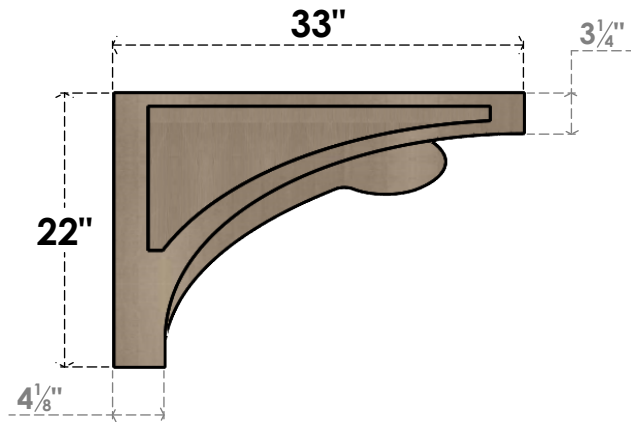

# ITEM NUMBER: CORU11X33X22VIORCPR

11"W X 33"D X 22"H SERIES 3 CLASSIC VIOLA ROUGH CEDAR TIMBERTHANE  
FAUX WOOD CORBEL, PRIMED

**SIDE PROFILE**

**FRONT PROFILE**

**ISOMETRIC**

EKENA MILLWORK  
2300 WEST MAIN ST.  
CLARKSVILLE, TX 75426  
TOLL FREE: 866-607-0453  
WWW.EKENAMILLWORK.COM

NOTES

1. INSTALLATION TO BE COMPLETED IN ACCORDANCE WITH MANUFACTURER'S SPECIFICATIONS.
2. DRAWING MAY NOT BE TO SCALE
3. THIS DRAWING IS INTENDED FOR DESIGN AND PLANNING PURPOSES ONLY.
4. ALL INFORMATION CONTAINED HEREIN WAS CURRENT AT THE TIME OF DEVELOPMENT BUT MUST BE REVIEWED AND APPROVED BY THE PRODUCT MANUFACTURER TO BE CONSIDERED ACCURATE.
5. TIMBERTHANE ARCHITECTURAL PRODUCTS ARE MADE FROM HIGH DENSITY URETHANE AND COME FACTORY PRIMED