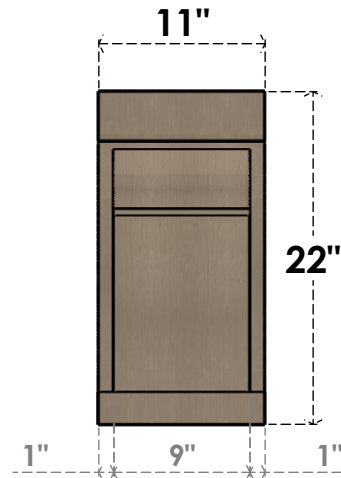

# ITEM NUMBER: CORU11X33X22VIORCPR

11"W X 33"D X 22"H SERIES 3 CLASSIC VIOLA ROUGH CEDAR TIMBERTHANE  
FAUX WOOD CORBEL, PRIMED

**SIDE PROFILE**

**FRONT PROFILE**

**ISOMETRIC**

EKENA MILLWORK  
2300 WEST MAIN ST.  
CLARKSVILLE, TX 75426  
TOLL FREE: 866-607-0453  
WWW.EKENAMILLWORK.COM