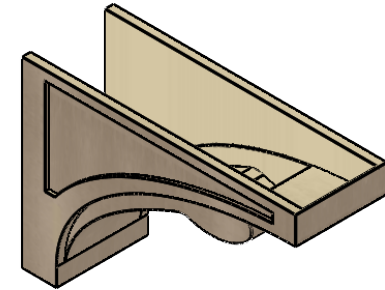

# ITEM NUMBER: CORU11X33X22VIORCPR

11"W X 33"D X 22"H SERIES 3 CLASSIC VIOLA ROUGH CEDAR TIMBERTHANE  
FAUX WOOD CORBEL, PRIMED

**SIDE PROFILE**

**FRONT PROFILE**

**ISOMETRIC**

EKENA MILLWORK  
2300 WEST MAIN ST.  
CLARKSVILLE, TX 75426  
TOLL FREE: 866-607-0453  
WWW.EKENAMILLWORK.COM

NOTES

1. INSTALLATION TO BE COMPLETED IN ACCORDANCE WITH MANUFACTURER'S SPECIFICATIONS.
2. DRAWING MAY NOT BE TO SCALE
3. THIS DRAWING IS INTENDED FOR DESIGN AND PLANNING PURPOSES ONLY.
4. ALL INFORMATION CONTAINED HEREIN WAS CURRENT AT THE TIME OF DEVELOPMENT BUT MUST BE REVIEWED AND APPROVED BY THE PRODUCT MANUFACTURER TO BE CONSIDERED ACCURATE.
5. TIMBERTHANE ARCHITECTURAL PRODUCTS ARE MADE FROM HIGH DENSITY URETHANE AND COME FACTORY PRIMED